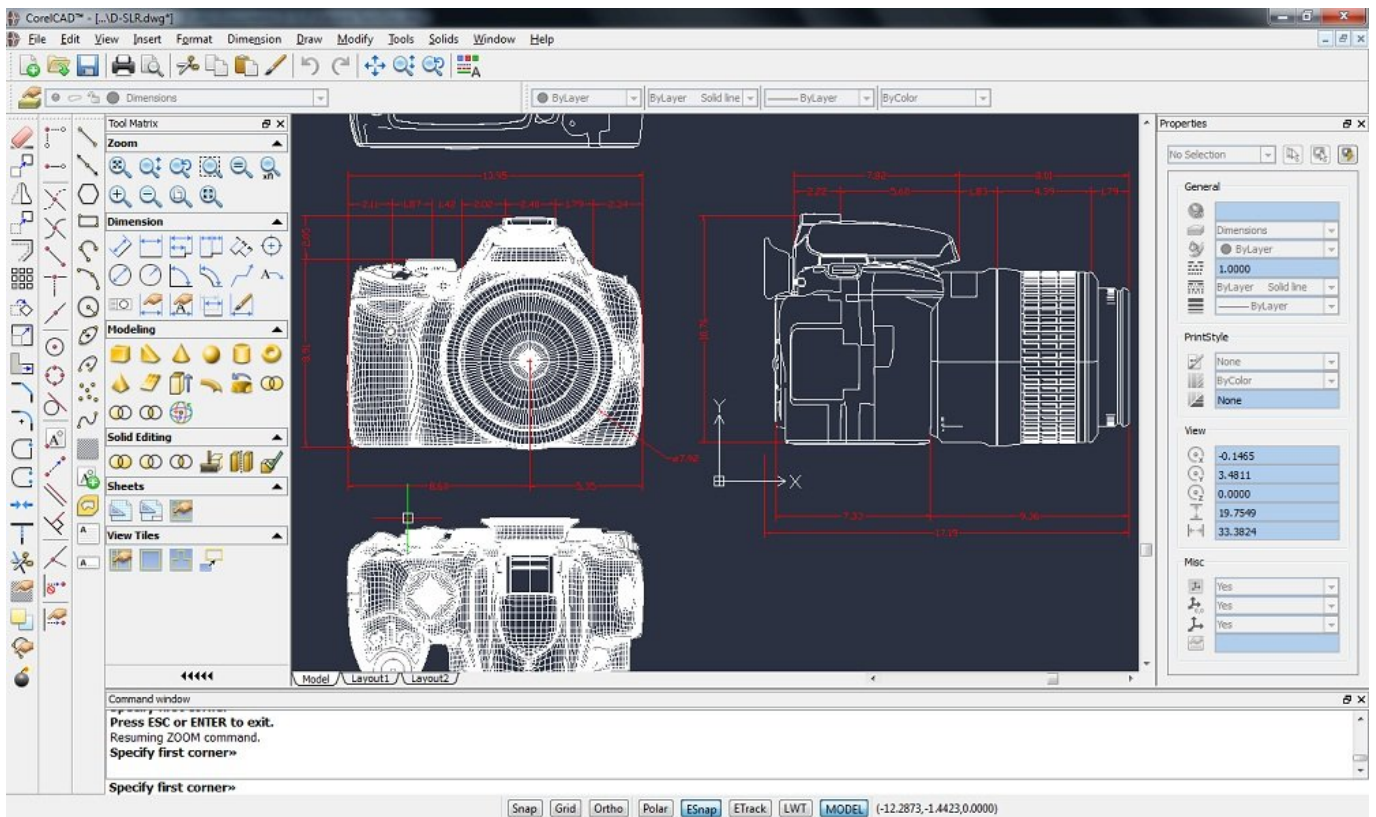

[Smartdrive \(vsttech Firewire Bus-powered Zip Drive For Mac](#)

[Smartdrive \(vsttech Firewire Bus-powered Zip Drive For Mac](#)

---

SmartDrive™ is a service technology that enables companies to update information on USB drives after they have distributed them to their customers/employees.. You require to set up special motorist to perform diagnostics of exterior drives.. Mac OS Times does not really help diagnosing exterior drives using S Meters A Ur.. SmartDrives are a ubiquitous, low cost, easy to use method to maintain information to recipients.